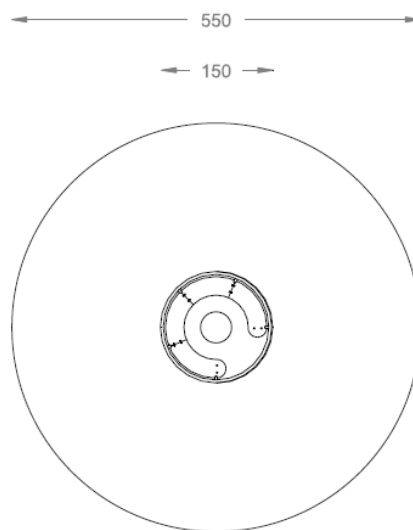

# TECHNICAL CARD

## DISC CAROUSEL WITH HPL SEATS - CLOSED

Color variants:

Device height: 80 cm

Device diameter: Ø 150 cm

Safety zone: Ø 550 cm

Age group: 3-15 lat

Free fall height: 50 cm

Shock-absorbing surface: The product requires a safe surface adapted to a fall from the height of at least 1 meter. Turf, soil, bark (size from 20-80 mm), wood chips (size 5-30 mm), sand or gravel (grain size 0.25-8 mm), synthetic surface (thickness 42 mm), minimum thickness for all loose surfaces is 20 cm.

Cerified device: Device produced in accordance with PN-EN 1176:1-2017-12, PN-EN 1176-5:2009

The presented drawing is for demonstration purposes only and may slightly differ from the actual product.

Producer:	Product name:	Symbol:	Description:	Weight:	Date:
TRIBECCO Magdalena Kozłowska Wyrów 7A NIP:968-092-38-71 Tel /fax:+48627528370 biuro@tribecco.pl	DISC CAROUSEL WITH HPL SEATS - CLOSED	KTR-01	<u>Construction:</u> steel tubes and sections, coated with zinc base and powder paint <u>Seats:</u> HPL plate, thickness 10 mm <u>Base/Floor:</u> aluminium checker plate, thickness 3mm	117 kg	02/2021