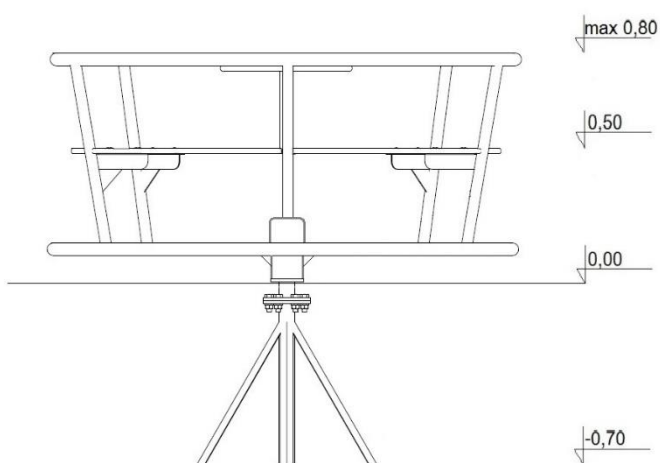

# TECHNICAL CARD

## DISC CAROUSEL WITH HPL SEATS - CLOSED

Color variants:

Device height: 80 cm

Device diameter: Ø 150 cm

Safety zone: Ø 550 cm

Age group: 3-15 lat

Free fall height: 50 cm

Shock-absorbing surface: The product requires a safe surface adapted to a fall from the height of at least 1 meter. Turf, soil, bark (size from 20-80 mm), wood chips (size 5-30 mm), sand or gravel (grain size 0.25-8 mm), synthetic surface (thickness 42 mm), minimum thickness for all loose surfaces is 20 cm.

Cerified device: Device produced in accordance with PN-EN 1176:1-2017-12, PN-EN 1176-5:2009

The presented drawing is for demonstration purposes only and may slightly differ from the actual product.

Producer:	Product name:	Symbol:	Description:	Weight:	Date:
TRIBECCO Magdalena Kozłowska Wyrów 7A NIP:968-092-38-71 Tel /fax:+48627528370 biuro@tribecco.pl	DISC CAROUSEL WITH HPL SEATS - CLOSED	KTR-01	<u>Construction:</u> steel tubes and sections, coated with zinc base and powder paint <u>Seats:</u> HPL plate, thickness 10 mm <u>Base/Floor:</u> aluminium checker plate, thickness 3mm	117 kg	02/2021