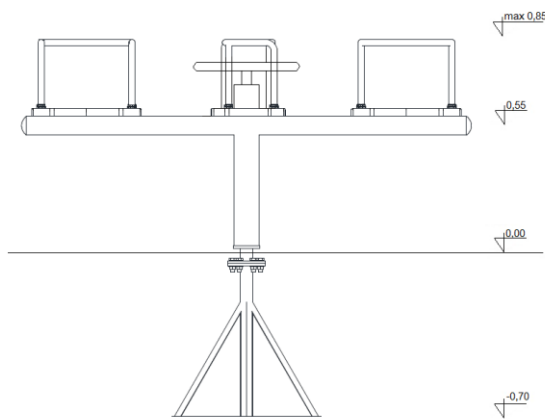

TECHNICAL CARD

FOUR SEATS CAROUSEL WITH STEERING WHEEL

Color variants:

Device height: 85 cm

Device diameter: Ø 180 cm

Safety zone: Ø 580 cm

Age group: 3-15 lat

Free fall height: 60 cm

Shock-absorbing surface: The product requires a safe surface adapted to a fall from the height of at least 1 meter. Turf, soil, bark (size from 20-80 mm), wood chips (size 5-30 mm), sand or gravel (grain size 0.25-8 mm), synthetic surface (thickness 42 mm), minimum thickness for all loose surfaces is 20 cm.

Cerified device: Device produced in accordance with PN-EN 1176:1-2017-12, PN-EN 1176-5:2009

The presented drawing is for demonstration purposes only and may slightly differ from the actual product.

Producer:	Product name:	Symbol:	Description:	Weight:	Date:
TRIBECCO Magdalena Kozłowska Wyrów 7A NIP: 968-092-38-71 Tel /fax:+48627528370 biuro@tribecco.pl 	FOUR SEATS CAROUSEL WITH STEERING WHEEL	KTR-05	<u>Construction:</u> steel tubes and sections, coated with zinc base and powder paint <u>Seats:</u> aluminium seats covered with rubber	85 kg	02/2021