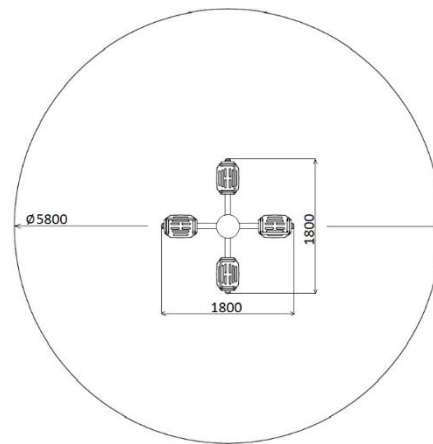

TECHNICAL CARD

FOUR SEATS CAROUSEL WITH STEERING WHEEL

Color variants:

Device height: 85 cm

Device diameter: Ø 180 cm

Safety zone: Ø 580 cm

Age group: 3-15 lat

Free fall height: 60 cm

Shock-absorbing surface: The product requires a safe surface adapted to a fall from the height of at least 1 meter. Turf, soil, bark (size from 20-80 mm), wood chips (size 5-30 mm), sand or gravel (grain size 0.25-8 mm), synthetic surface (thickness 42 mm), minimum thickness for all loose surfaces is 20 cm.

Cerified device: Device produced in accordance with PN-EN 1176:1-2017-12, PN-EN 1176-5:2009

The presented drawing is for demonstration purposes only and may slightly differ from the actual product.

Producer:	Product name:	Symbol:	Description:	Weight:	Date:
TRIBECCO Magdalena Kozłowska Wyrów 7A NIP: 968-092-38-71 Tel /fax:+48627528370 biuro@tribecco.pl 	FOUR SEATS CAROUSEL WITH STEERING WHEEL	KTR-05	<u>Construction:</u> steel tubes and sections, coated with zinc base and powder paint <u>Seats:</u> aluminium seats covered with rubber	85 kg	02/2021